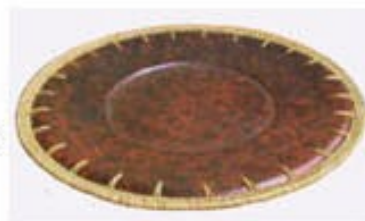

Bali House

The below thumbnails shows, the items in Pottery with small photos.
If you like to see more information scroll down.

Terracotta 1
Set of 4

Size D = 20 cm, 30 cm,
40 cm, 50 cm.
Order Code : Terracotta 1

Terracotta 2
Set of 4.

Size D = 20 cm, 30 cm,
40 cm, 50 cm.
Order Code : Terracotta 2

Terracotta 3
Set of 3..

Size D = 23.5 cm, 26,5 cm
and 32 cm
Order Code : Terracotta 3

Terracotta 4

Size D = 33,5 cm
Order Code : Terracotta 4

Terracotta 5

Size D = 26,5 cm.
Order Code : Terracotta 5

Terracotta 6

Size D = 26,5 cm
Order Code : Terracotta 6

Terracotta 7
Set of 3

size D = 21.5 cm, 31cm,
and 40 cm
Order Code : Terracotta 7

Terracotta 8

Size D = 40 cm.
Order Code : Terracotta 8

Terracotta 9

Size D = 40 cm.
Order Code : Terracotta 9

Terracotta 10
Set of 3.

Size D = 24 cm, 30 cm
and 40 cm.
Order Code : Terracotta 10

Terracotta 11
Set of 3

Size D = 40 cm, 30 cm,
and 25 cm
Order Code : Terracotta 11