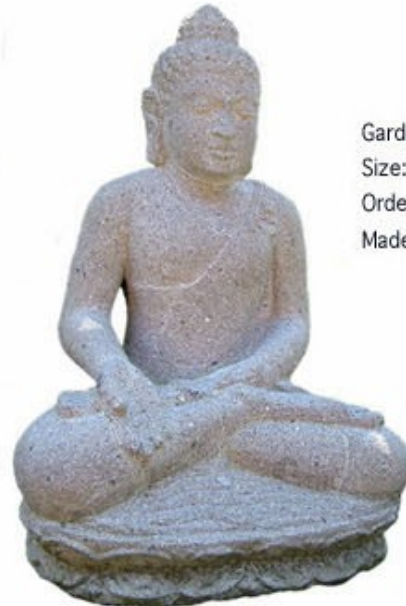

## Stone Statues

Garden Statue  
Size: H32cm, L15cm, W16cm  
Order Code: SS-L01

Garden Statue  
Size: H60cm, L20cm, W20cm  
Order Code: SS-L02

Garden Statue  
Size: H60cm, L20cm, W20cm  
Order Code: SS-L03

Garden Statue  
Size: H32cm, L21cm, W20cm  
Order Code: SS-L04

Garden Statue  
Size: H32cm, L21cm, W20cm  
Order Code: SS-L05

Garden Statue  
Size: H71cm, L25cm, W25cm  
Order Code: SS-L06

Notice! The bowl is disconnected  
with the head!

Garden Statue  
Size: H40cm, L21cm, W18cm  
Order Code: SS-LV07  
Made in Lavastone

Garden Statue  
Size: H44cm, L23cm, W18cm  
Order Code: SS-LV08  
Made in Lavastone

Garden Statue Elephant  
Size: H60cm, L33cm, W27cm  
Order Code: SS-LV09  
Made in Lavastone